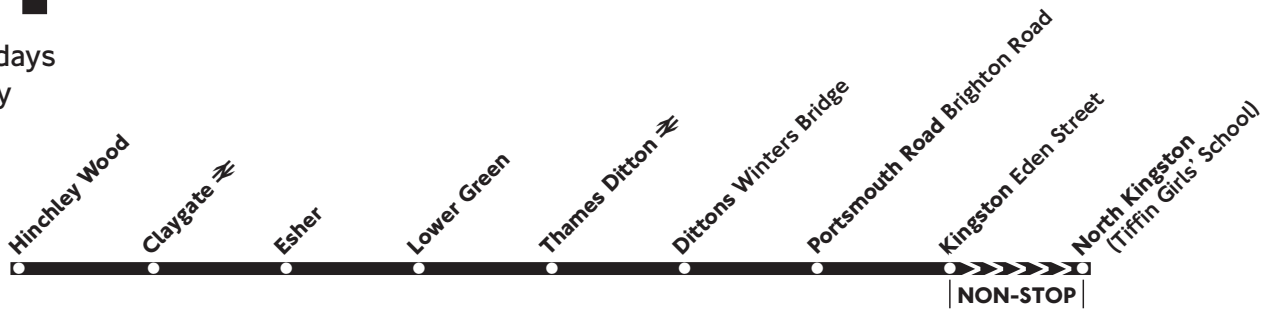

801

Hinchley Wood - Esher - North Kingston (Tiffin Girls' School)

Mondays to Fridays
Schooldays only

Bus Passes, Travelcards, Freedom Passes and Saver Tickets are NOT accepted on this service.
Cash fares may differ from those charged on other local bus services.

Monday - Friday

Schooldays only

Hinchley Wood <i>Manor Road South</i>	0710	---
Claygate <i>The Parade</i> ➡	0716	---
Esher <i>Old Council Offices</i>	↓	0747
Esher <i>Church Street</i>	0724	
Princess Alice Hospice	0726	
Lower Green <i>More Lane</i>	0732	
Lower Green <i>Douglas Road</i>	0735	
Thames Ditton Station ➡	0745	
Thames Ditton <i>Home of Compassion</i>	0750	
Dittons Winters Bridge	0755	0755
Portsmouth Road Brighton Road	0800	0800
Kingston Eden Street	0810	0810
North Kingston (Tiffin Girls' School)	0820	0820

No service on Saturday, Sunday, School or Public Holidays

Route 801 is operated on behalf of Surrey County Council

Operated by Wiltax (01932 856655) 11.6.07 T70600

801

North Kingston (Tiffin Girls' School) - Esher - Hinchley Wood